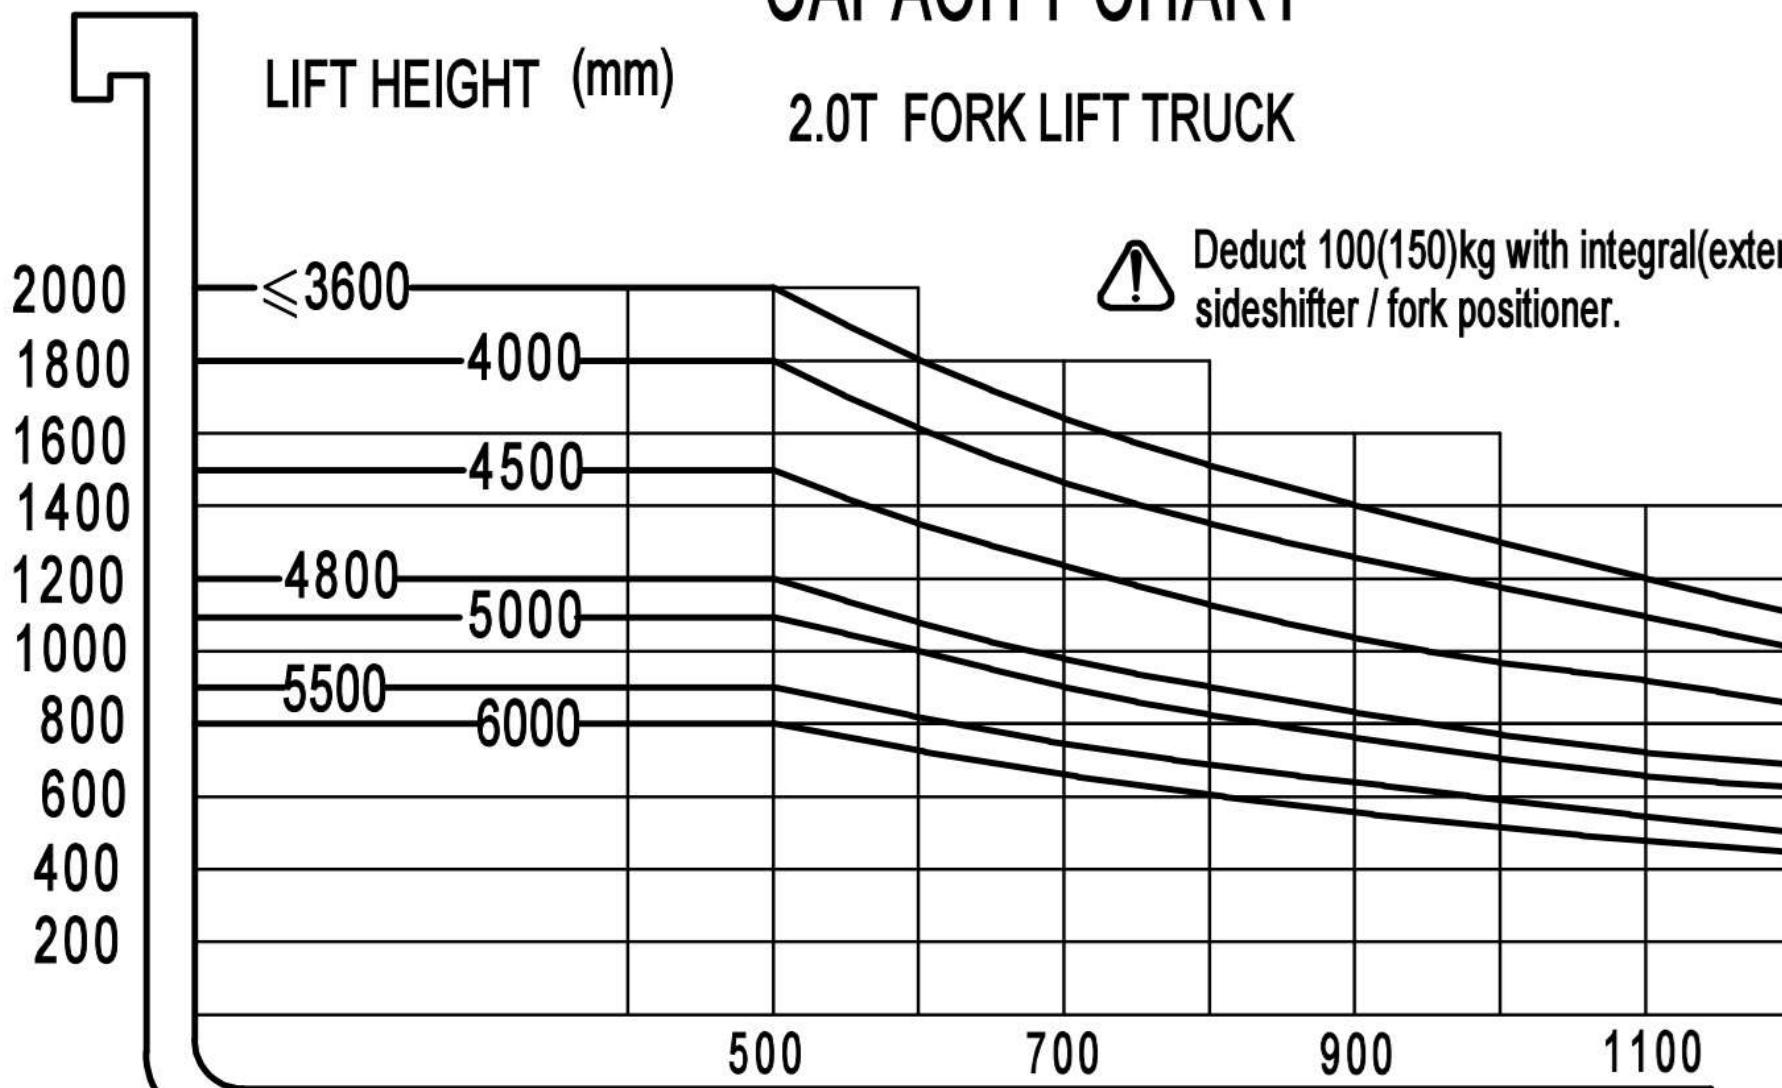

CAPACITY CHART

2.0T FORK LIFT TRUCK

Deduct 100(150)kg with integral(external) sidsifter / fork positioner.

CAPACITY

(Kg)

LOAD CENTER

(mm)

252047520006